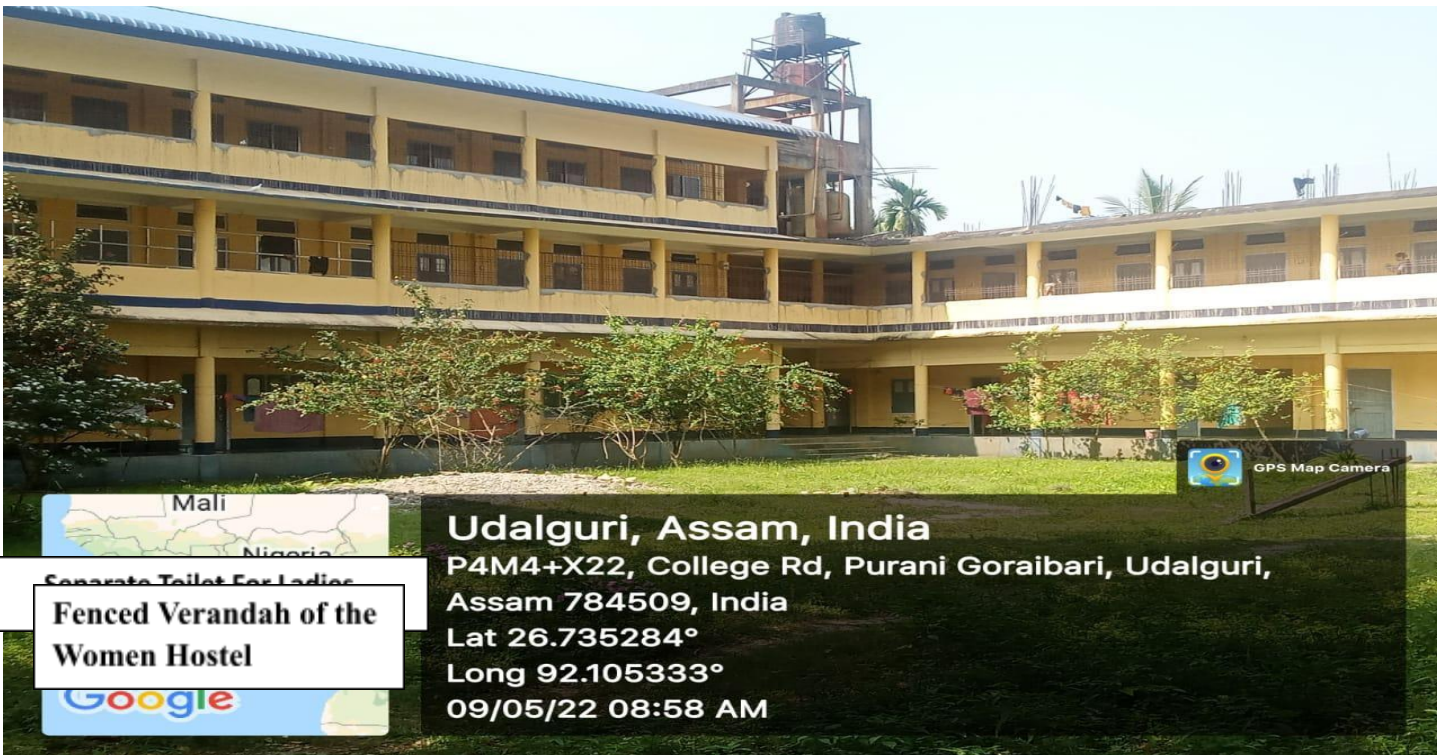

7.1.1 (a) Safety & Security (c) Common Room for Girls

Mali
Nigeria

CC Camera RCC Block

Google

Udalguri, Assam, India
P4M4+X22, College Rd, Purani Goraibari,
Udalguri, Assam 784509, India
Lat 26.735284°
Long 92.105333°
09/05/22 11:04 AM

Mali
Nigeria

CC Camera near the Stair Cases

Google

Udalguri, Assam, In
P4M4+X22, College Rd, P
Assam 784509, India
Lat 26.735284°
Long 92.105333°
09/05/22 09:10 AM

Mali
Nigeria

Separate Toilet For Ladies

Fenced Verandah of the Women Hostel